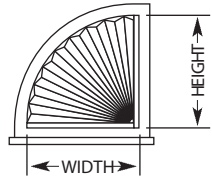

Cordless Top Down/Bottom Up

Day/Night corded

Day/Night Cordless

2-on-1 Headrail

Standard Arch

Half Arch

Circle

Simple Touch™