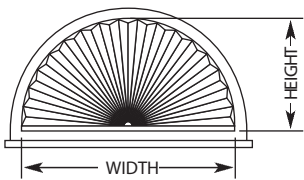

Cordless Top Down/Bottom Up

Day/Night corded

Day/Night Cordless

2-on-1 Headrail

Standard Arch

Half Arch

Circle

Simple Touch™