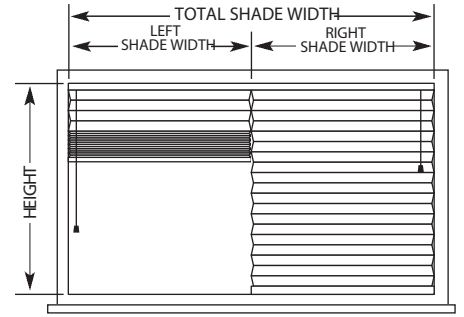

The Cellular Shade Collection

Standard

Continuous Cordloop

Top Down

Top Down/Bottom Up

Cordless

Cordless Plus

Skylight

Cordless Top Down/Bottom Up

Day/Night corded

Day/Night Cordless

2-on-1 Headrail

Standard Arch

Half Arch

Circle

Simple Touch™