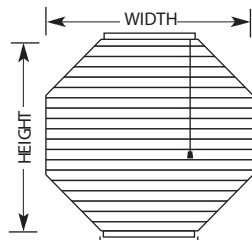

The Cellular Shade Collection

Hexagon

Octagon