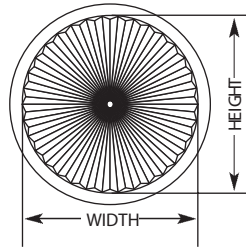

Cordless Top Down/Bottom Up

Day/Night corded

Day/Night Cordless

2-on-1 Headrail

Standard Arch

Half Arch

Circle

Simple Touch™