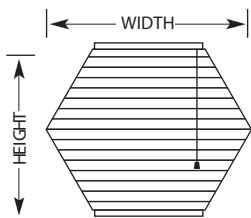

The Cellular Shade Collection

Hexagon

Octagon