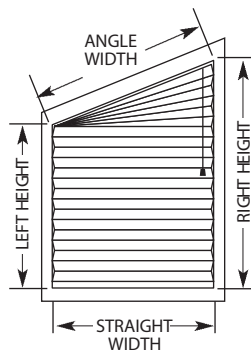

Fanned Angle