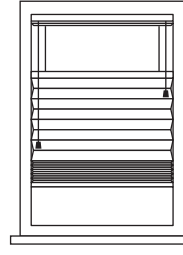

The Cellular Shade Collection

Standard

Continuous Cordloop

Top Down

Top Down/Bottom Up

Cordless

Cordless Plus

Skylight

Cordless Top Down/Bottom Up

Day/Night corded

Day/Night Cordless

2-on-1 Headrail

Standard Arch

Half Arch

Circle

Simple Touch™